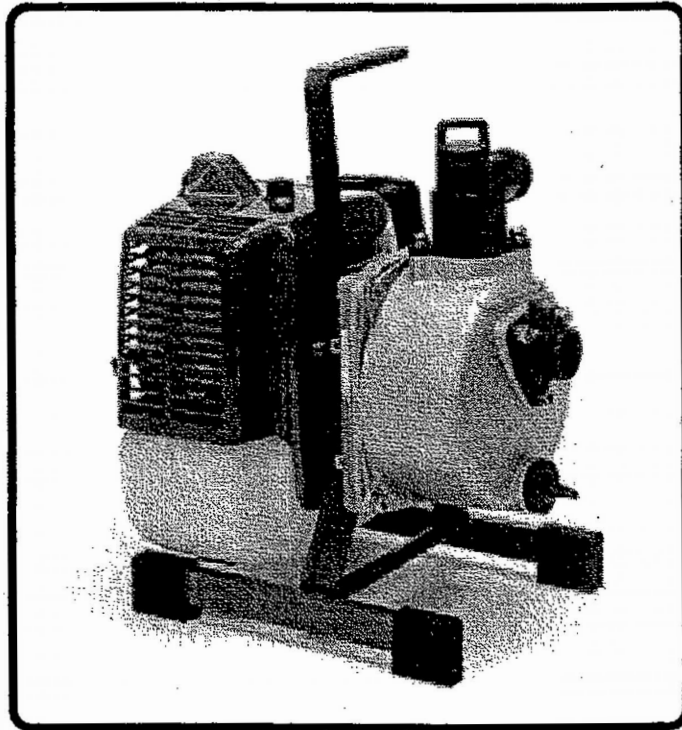

Manufacturing quality equipment since 1895.

ILLUSTRATED PARTS LIST

Model MP2532E2

MP2532E2 Water Pump

2/5/95

SINCE 1979
precisionusa.com
YOUR GOLF COURSE SUPERMARKET
800-345-1960

P/N 840600

Model MP2532E2 Main Body & Accessories

Ref. No.	Part No.	Description	Q'ty	Remarks
1	332075	MP2532E2	1	
2	240750	Casing Cover	1	
3	013918	O-Ring	4	S5
4	550162	Screw	4	M5 x 0.8 x 40
5	014070	O-Ring	1	S150
6	240002	Mechanical Seal	1	
7	240654	Plate	1	
8	081709	Screw	2	M4 x 8
9	240760	Spacer	AR	φ8.5 x φ12 x t0.5
9	240761	Spacer	AR	φ8.5 x φ12 x t0.3
10	240772	Impeller	1	
11	240773	Scroll	1	
12	027533	O-Ring	1	P42
13	240779	Handle	1	
14	092519	Bolt	7	M6 x 16
15	240774	Base	1	
16	240017	Cushion Rubber	4	
17	092513	Bolt	2	M8 x 16
18	240012	Plug	2	M24
19	020285	O-Ring	2	P24
20	240556	Discharge Valve	1	
21	014178	O-Ring	1	G35
22	240652	Casing	1	
23	240554	Check Valve	1	
24	240553	Inlet Valve	1	
25	092520	Bolt	4	M6 x 20
26	240776	Label	1	
27	107483	Label	1	
28	240031	Suction Hose Ass'y	1	Includes 29-33
29	240027	Hose	1	φ25 x 3m
30	240030	Hose Band	3	
31	240028	Hose Coupling	2	PF1
32	240029	Hose Coupling	2	
33	021685	Packing	2	φ23 x φ29 x t2
34	240101	Hose Coupling	1	3/4
35	240568	Hose Coupling	1	5/8
36	240564	Strainer	1	
37	210418	Box Spanner	1	13 x 19 x ⊕
38	240777	Owner's Manual	1	